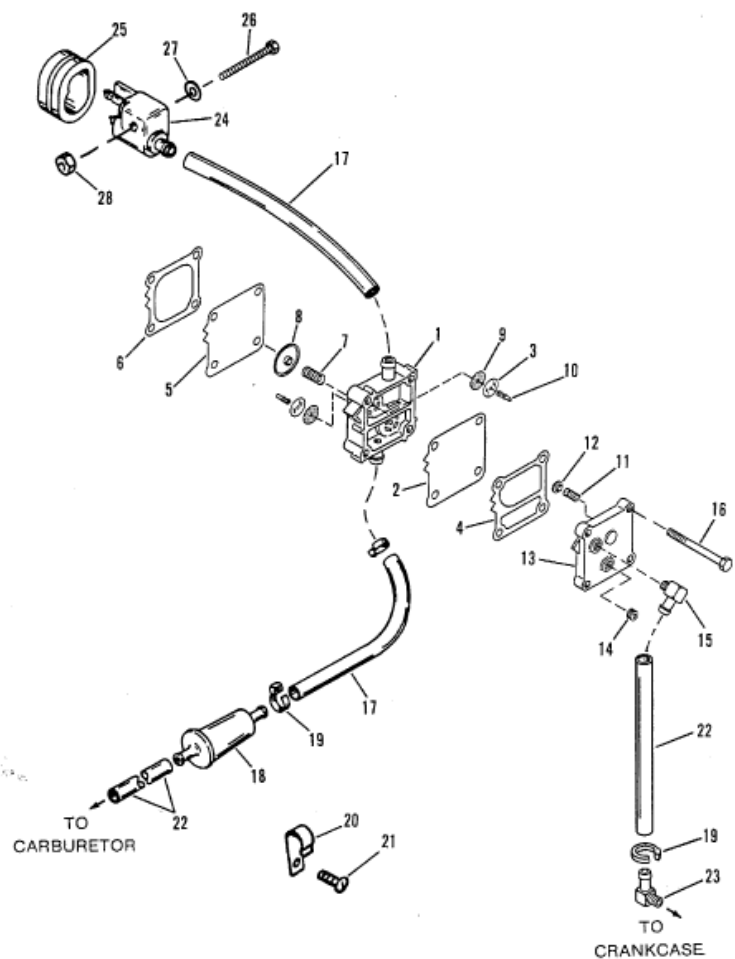

Parts List

Ref	Class	Part	Description	Qty	Comment	Footnote
1		14360A16	FUEL PUMP ASSEMBLY	1		
2	21	42990A	DIAPHRAGM KIT	1		
3			CHECK VALVE, RUBBER	2		9
4			GASKET, BOOST	1		9
5			DIAPHRAGM	2		9
6			GASKET, PULSE	1		9
7			SPRING	1		9
8			CAP	1		9
9			DISC, RUBBER	2		9
10			RETAINER	2		9
11			SPRING	1		9
12			CAP	1		9
13		98775A	2 PLATE, FUEL PUMP	1		
14	22	56800	PIPE PLUG	1		
15	22	19688	FITTING	1		
16	10	16562	SCREW, FUEL PUMP (10-24)	3		
16	10	40057132	SCREW, FUEL PUMP (6 MM)	3		
17	32	99129	76 TUBING	2		
18	35	816296	1 FUEL FILTER	1		
19	54	816311	STA-STRAP, FUEL TUBING	AR		
20	54	55098	CLIP	1		
21	10	41508	SCREW, DIP	1		
22	32	99127109	TUBING	2		
23	22	19688	ELBOW, FUEL LINE	1		
24	22	15781A10	FUEL CONNECTOR METAL	1		
25	25	14579	GROMMET, FUEL CONNECTOR	1		
24	22	816856A	3 FUEL CONNECTOR PLASTIC	1		
25	25	15102	GROMMET, FUEL CONNECTOR	1		
26	10	20784	SCREW, FUEL CONNECTOR	1		
27	12	71055	WASHER, FUEL CONNECTOR SC	1		
28	11	36069	NUT, FUEL CONNECTOR SCREW	1		